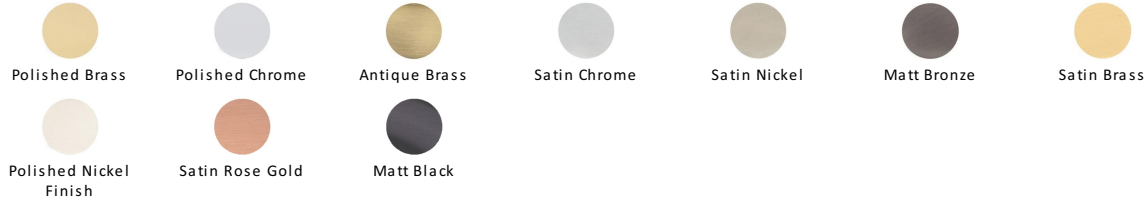

Reeded Cabinet Knob

V974 32-SN

Heritage Brass Cabinet Knob Reeded Design 32mm Satin Nickel finish

Material:
Solid Brass

Finish:
Satin Nickel

Available Finishes

Available Sizes

32 mm

About the Finish

Satin Nickel

With its honeyed grey tone created by brushed nickel plating on brass, this finish closely matches Stainless Steel but offers a warm and subtle alternative which is popular in traditional and modern décors.