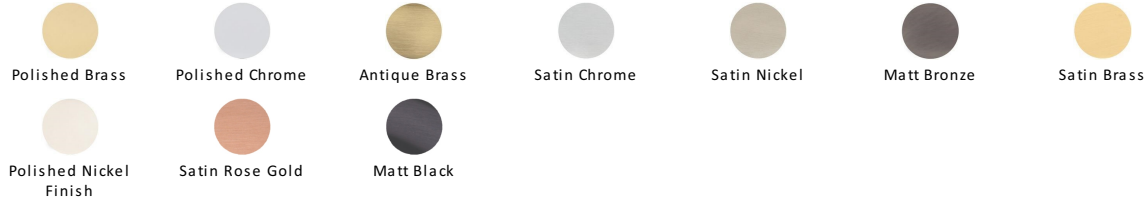

Reeded Cabinet Knob

V974 32-SC

Heritage Brass Cabinet Knob Reeded Design 32mm Satin Chrome finish

Material:

Solid Brass

Finish:

Satin Chrome

Available Finishes

About the Finish

Satin Chrome

The brush marks of satin chrome will appeal to those who favour an industrial yet contemporary chrome finish. Satin Chrome Finish is also less prone to finger marks than polished chrome.