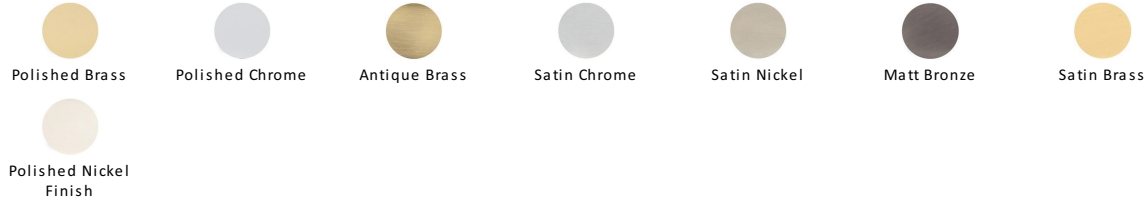

Ornate Cabinet Drop Pull

V5021-PNF

Heritage Brass Cabinet Pull Ornate Plate Design Polished Nickel Finish

Material:
 Solid Brass

Finish:
 Polished Nickel Finish

Available Finishes

Product Dimensions (All dimensions are in millimeters unless otherwise indicated)

Length	90	CTC	78	Width	40	Projection	12
---------------	----	------------	----	--------------	----	-------------------	----

About the Finish

Polished Nickel Finish

With its subtle golden hue this is a mellow alternative to polished chrome. The finish is not coated and will oxidise naturally. If not regularly buffed with a soft cloth this finish will subtly change over time by taking on an aged patina.