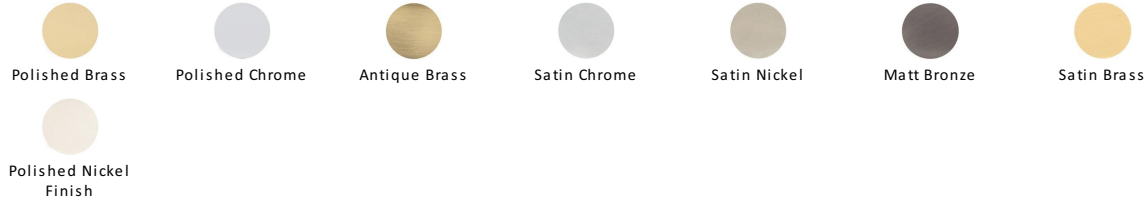

## Ornate Cabinet Drop Pull

V5021-PB

Heritage Brass Cabinet Pull Ornate Plate Design Polished Brass Finish

**Material:**  
Solid Brass

**Finish:**  
Polished Brass

### Available Finishes

### About the Finish