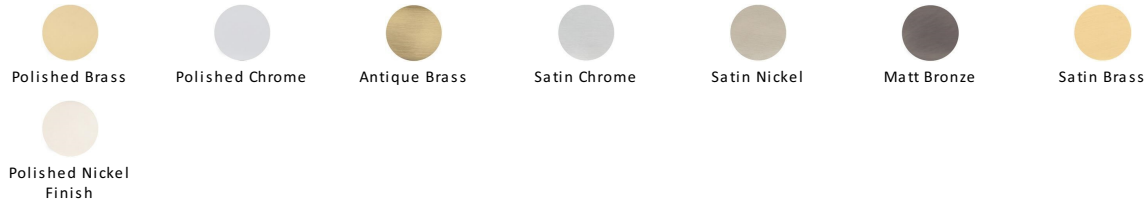

## Partial Knurled Cabinet Pull Handle

V4461 96-PC

Heritage Brass Cabinet Pull Partial Knurl Design 96mm CTC Polished Chrome finish

**Material:**

Solid Brass

**Finish:**

Polished Chrome

### Available Finishes

### Available Sizes

### About the Finish

**Polished Chrome**

A bold, contemporary finish; low maintenance and easy to clean. The mirror effect reflects light and colour and will complement any colour scheme