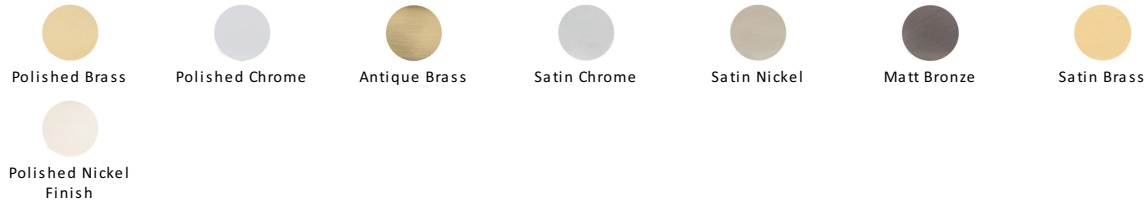

## Partial Knurled Cabinet Pull Handle

V4461 96-PB

Heritage Brass Cabinet Pull Partial Knurl Design 96mm CTC Polished Brass finish

**Material:**  
Solid Brass

**Finish:**  
Polished Brass

### Available Finishes

### Available Sizes