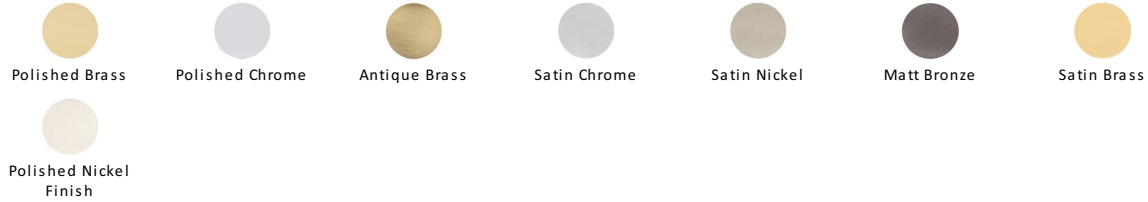

## Partial Knurled Cabinet Pull Handle

V4461 96-MB

Heritage Brass Cabinet Pull Partial Knurl Design 96mm CTC Matt Bronze finish

**Material:**  
Solid Brass

**Finish:**  
Matt Bronze

### Available Finishes

### Available Sizes

#### Matt Bronze

An aged finish on brass creating a vintage appearance, yet one that also looks outstanding in contemporary schemes. Over a period of time the bronze colour will lighten along any edges and surfaces that are frequently touched and create a naturally aged appearance highlighting frequently touched areas and exposing the brass below.