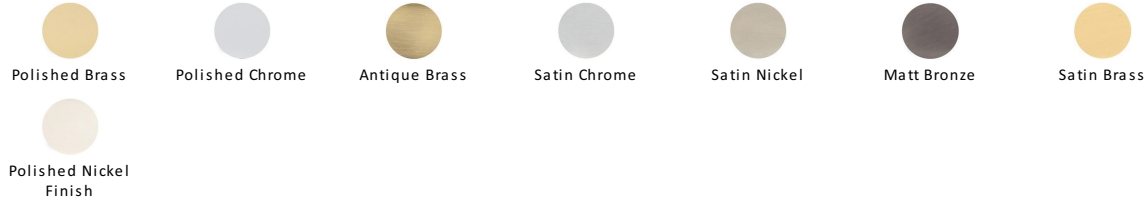

Knurled Cabinet Pull Handle

V4458 96-PNF

Heritage Brass Cabinet Pull Complete Knurl Design 96mm CTC Polished Nickel finish

Material:
Solid Brass

Finish:
Polished Nickel Finish

Available Finishes

Available Sizes

Product Dimensions (All dimensions are in millimeters unless otherwise indicated)

Length	128	CTC	96	Projection	30.5	Maximum Diameter	11
Base	8						

About the Finish

Polished Nickel Finish

With its subtle golden hue this is a mellow alternative to polished chrome. The finish is not coated and will oxidise naturally. If not regularly buffed with a soft cloth this finish will subtly change over time by taking on an aged patina.