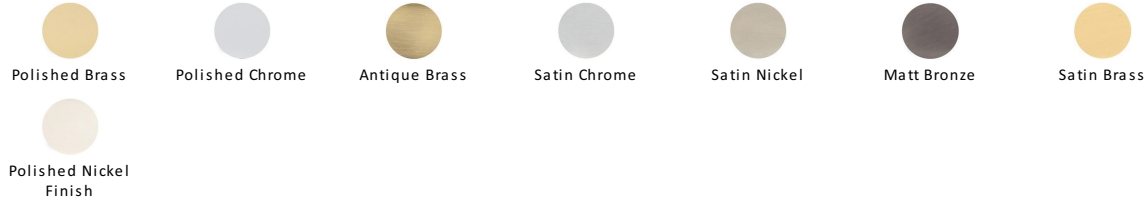

Knurled Cabinet Pull Handle

V4458 96-PNF

Heritage Brass Cabinet Pull Complete Knurl Design 96mm CTC Polished Nickel finish

Material:
 Solid Brass

Finish:
 Polished Nickel Finish

Available Finishes

Available Sizes

Product Dimensions (All dimensions are in millimeters unless otherwise indicated)

Length	128	CTC	96	Projection	30.5	Maximum Diameter	11
Base	8						

About the Finish

Polished Nickel Finish

With its subtle golden hue this is a mellow alternative to polished chrome. The finish is not coated and will oxidise naturally. If not regularly buffed with a soft cloth this finish will subtly change over time by taking on an aged patina.