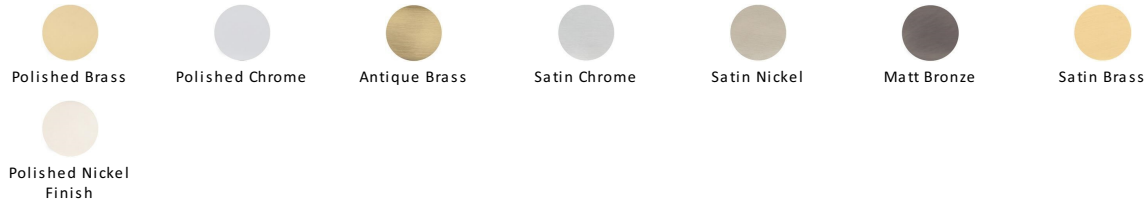

Knurled Cabinet Pull Handle

V4458 96-PC

Heritage Brass Cabinet Pull Complete Knurl Design 96mm CTC Polished Chrome finish

Material:

Solid Brass

Finish:

Polished Chrome

Available Finishes

Available Sizes

Product Dimensions (All dimensions are in millimeters unless otherwise indicated)

Length	128	CTC	96	Projection	30.5	Maximum Diameter	11
Base	8						

About the Finish

Polished Chrome

A bold, contemporary finish; low maintenance and easy to clean. The mirror effect reflects light and colour and will complement any colour scheme