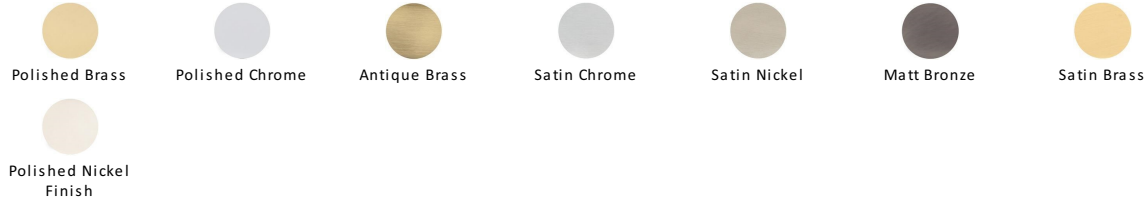

Knurled Cabinet Pull Handle

V4458 96-MB

Heritage Brass Cabinet Pull Complete Knurl Design 96mm CTC Matt Bronze finish

Material:
Solid Brass**Finish:**
Matt Bronze

Available Finishes

Available Sizes

Product Dimensions (All dimensions are in millimeters unless otherwise indicated)

Length	128	CTC	96	Projection	30.5	Maximum Diameter	11
Base	8						

About the Finish

Matt Bronze

An aged finish on brass creating a vintage appearance, yet one that also looks outstanding in contemporary schemes. Over a period of time the bronze colour will lighten along any edges and surfaces that are frequently touched and create a naturally aged appearance highlighting frequently touched areas and exposing the brass below.