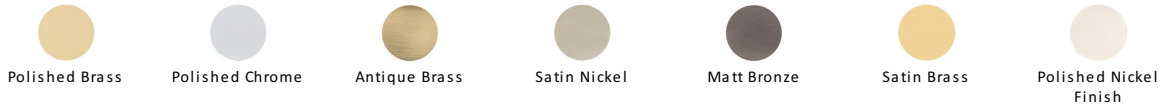

## Contour Cabinet Pull Handle

V4446 160-PC

Heritage Brass Cabinet Pull Contour Design 160mm CTC Polished Chrome finish

**Material:**  
Solid Brass

**Finish:**  
Polished Chrome

### Available Finishes

Polished Brass

Polished Chrome

Antique Brass

Satin Nickel

Matt Bronze

Satin Brass

Polished Nickel  
Finish

#### Polished Chrome

A bold, contemporary finish; low maintenance and easy to clean. The mirror effect reflects light and colour and will complement any colour scheme