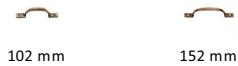

Russell Cabinet Pull Handle

V1090 152-AT

Heritage Brass Sash Pull Handle 152mm Antique finish

Material:
Solid Brass

Finish:
Antique Brass

Available Finishes

Available Sizes

Product Dimensions (All dimensions are in millimeters unless otherwise indicated)

Length	152	Width	10.5	Projection	35	Base	31
---------------	-----	--------------	------	-------------------	----	-------------	----

About the Finish

Antique Brass

With russet hues and a brass undertone, this variation on brass retains a warm and mellow character but adds age and maturity by highlighting the variance of shades making each piece both alluring and unique.