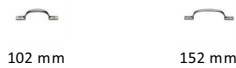

Russell Cabinet Pull Handle

V1090 102-PNF

Heritage Brass Sash Window Handle 102mm Polished Nickel finish

Material:
 Solid Brass

Finish:
 Polished Nickel Finish

Available Finishes

Available Sizes

Product Dimensions (All dimensions are in millimeters unless otherwise indicated)

Length	102	Width	8	Projection	28	Base	24
---------------	-----	--------------	---	-------------------	----	-------------	----

About the Finish

Polished Nickel Finish

With its subtle golden hue this is a mellow alternative to polished chrome. The finish is not coated and will oxidise naturally. If not regularly buffed with a soft cloth this finish will subtly change over time by taking on an aged patina.