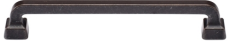

Stilo Cabinet Pull

TK5217-160-LBN

Stilo Cabinet Pull 160mm CTC Matt Bronze Finish

Material:
Zinc Alloy

Finish:
Matt-Bronze

Available Finishes

Distressed Brass

Distressed Pewter

Matt-Bronze

Available Sizes

96 mm

160 mm

320 mm

Product Dimensions (All dimensions are in millimeters unless otherwise indicated)

Length	180	CTC	160	Width	20	Projection	30
---------------	-----	------------	-----	--------------	----	-------------------	----

Box Contains

- 1 x Cabinet Pull
- All fixing screws and fasteners
- 2 bolts included: 25mm and 50mm

+971 (0) 43559265

www.heritagebrass-uae.com

office@heritagebrass-uae.com