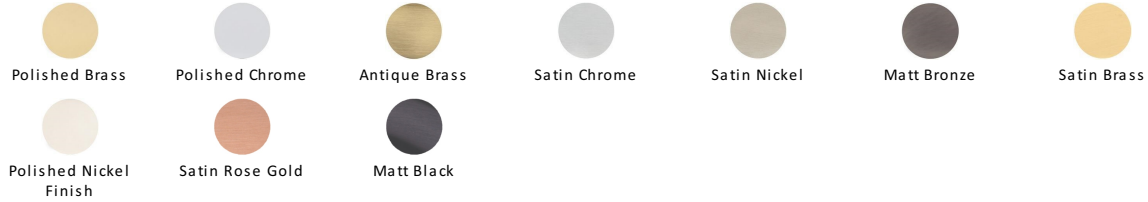

Durham Cabinet Pull Handle

C7213 76-PB

Heritage Brass Cabinet Pull Durham Design 76mm CTC Polished Brass Finish

Material:

Solid Brass

Finish:

Polished Brass

Available Finishes

Available Sizes

Product Dimensions (All dimensions are in millimeters unless otherwise indicated)

Length	99	Width	15	CTC	76	Projection	30
Base	19						

About the Finish

Polished Brass

Warm, mellow with a sense of heritage and comfort this highly polished finish is opulent without being flamboyant. Polished Brass coordinates perfectly with traditional décor.