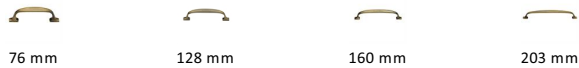

Durham Cabinet Pull Handle

C7213 76-AT

Heritage Brass Cabinet Pull Durham Design 76mm CTC Antique Finish

Material:
Solid Brass

Finish:
Antique Brass

Available Finishes

Available Sizes

Product Dimensions (All dimensions are in millimeters unless otherwise indicated)

Length	99	CTC	76	Width	15	Projection	31
Base	19						

About the Finish

Antique Brass

With russet hues and a brass undertone, this variation on brass retains a warm and mellow character but adds age and maturity by highlighting the variance of shades making each piece both alluring and unique.