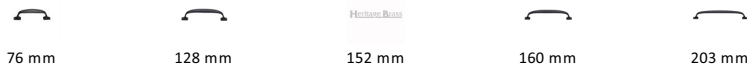

Durham Cabinet Pull Handle

C7213 203-BKMT

Heritage Brass Cabinet Pull Durham Design 203mm CTC Matt Black Finish

Material:
Solid Brass

Finish:
Matt Black

Available Finishes

Available Sizes

Product Dimensions (All dimensions are in millimeters unless otherwise indicated)

Length	228	CTC	203	Width	17.5	Projection	35
Base	21						

About the Finish

Matt Black

A matt black powder coating is applied over Solid Brass to create our distinctive Matt Black contemporary look.

Useful Information