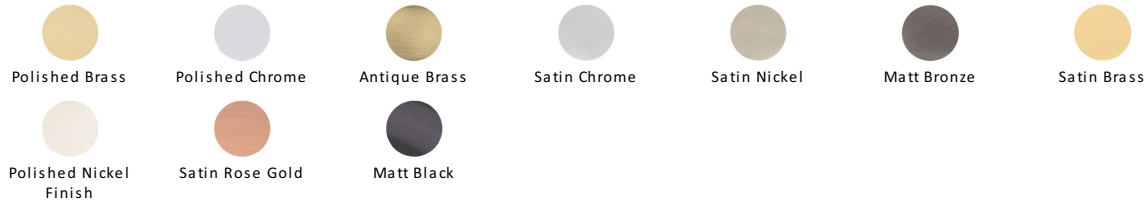

## Durham Cabinet Pull Handle

C7213 203-PNF

Heritage Brass Cabinet Pull Durham Design 203mm CTC Polished Nickel Finish

**Material:**  
Solid Brass

**Finish:**  
Polished Nickel Finish

### Available Finishes

### Available Sizes

#### Polished Nickel Finish

With its subtle golden hue this is a mellow alternative to polished chrome. The finish is not coated and will oxidise naturally. If not regularly buffed with a soft cloth this finish will subtly change over time by taking on an aged patina.