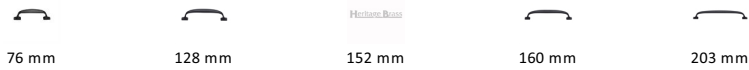

Durham Cabinet Pull Handle

C7213 160-BKMT

Heritage Brass Cabinet Pull Durham Design 160mm CTC Matt Black Finish

Material:
Solid Brass

Finish:
Matt Black

Available Finishes

Available Sizes

Product Dimensions (All dimensions are in millimeters unless otherwise indicated)

Length	184	CTC	160	Width	17.5	Projection	35
Base	21						

About the Finish

Matt Black

A matt black powder coating is applied over Solid Brass to create our distinctive Matt Black contemporary look.

Useful Information