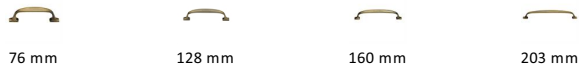

## Durham Cabinet Pull Handle

C7213 160-AT

Heritage Brass Cabinet Pull Durham Design 160mm CTC Antique Brass Finish

**Material:**  
Solid Brass

**Finish:**  
Antique Brass

### Available Sizes

### Product Dimensions (All dimensions are in millimeters unless otherwise indicated)

<b>Length</b>	184	<b>CTC</b>	160	<b>Width</b>	17.5	<b>Projection</b>	35
<b>Base</b>	21						