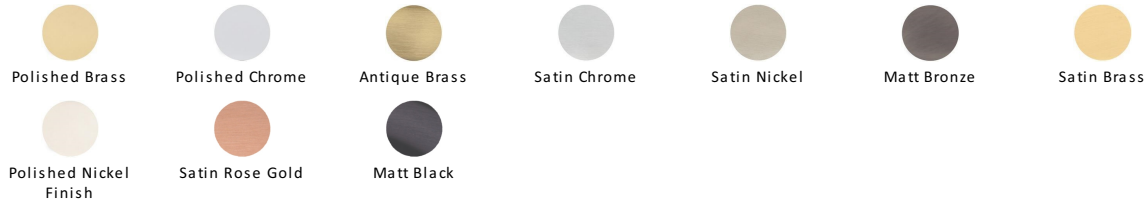

Durham Cabinet Pull Handle

C7213 128-SRG

Heritage Brass Cabinet Pull Durham Design 128mm CTC Satin Rose Gold Finish

Material:

Solid Brass

Finish:

Satin Rose Gold

Available Finishes

Available Sizes

Product Dimensions (All dimensions are in millimeters unless otherwise indicated)

Length	152	Width	17.5	CTC	128	Projection	35
Base	21						

About the Finish

Satin Rose Gold

Rose Gold is a traditional alloy used in Jewellery, blending gold with copper to create a delightful rosy red tint. We have replicated a similar appearance by electroplating copper over solid brass. Our Rose Gold finish will add a touch of warmth and luxury to any creation.