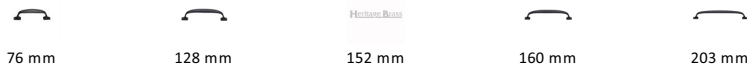

Durham Cabinet Pull Handle

C7213 128-BKMT

Heritage Brass Cabinet Pull Durham Design 128mm CTC Matt Black Finish

Material:
Solid Brass

Finish:
Matt Black

Available Finishes

Available Sizes

Product Dimensions (All dimensions are in millimeters unless otherwise indicated)

Length	152	CTC	128	Width	17.5	Projection	35
Base	21						

About the Finish

Matt Black

A matt black powder coating is applied over Solid Brass to create our distinctive Matt Black contemporary look.

Useful Information