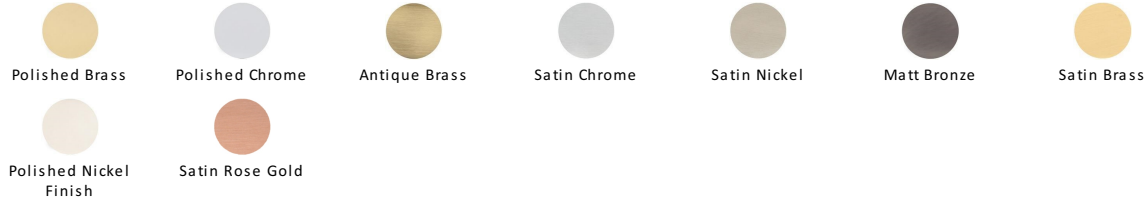

Round Cabinet Drop Pull

C6321-SRG

Heritage Brass Round Drop Pull Satin Rose Gold finish

Material:
Solid Brass

Finish:
Satin Rose Gold

Available Finishes

Product Dimensions (All dimensions are in millimeters unless otherwise indicated)

Length 50 **Projection** 14

About the Finish

Satin Rose Gold

Rose Gold is a traditional alloy used in Jewellery, blending gold with copper to create a delightful rosy red tint. We have replicated a similar appearance by electroplating copper over solid brass. Our Rose Gold finish will add a touch of warmth and luxury to any creation.