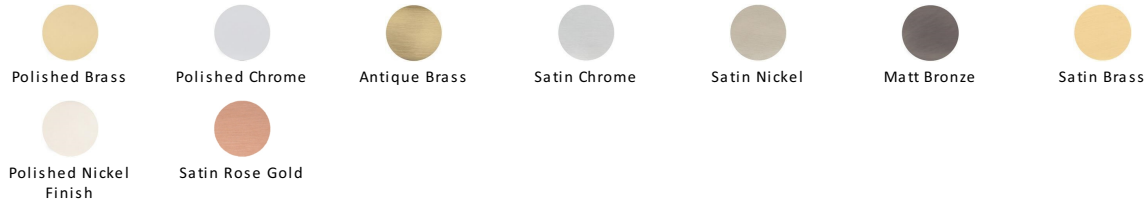

Round Cabinet Drop Pull

C6321-SN

Heritage Brass Round Drop Pull Satin Nickel finish

Material:
Solid Brass

Finish:
Satin Nickel

Available Finishes

Product Dimensions (All dimensions are in millimeters unless otherwise indicated)

Length 50 **Projection** 14

About the Finish

Satin Nickel

With its honeyed grey tone created by brushed nickel plating on brass, this finish closely matches Stainless Steel but offers a warm and subtle alternative which is popular in traditional and modern décors.