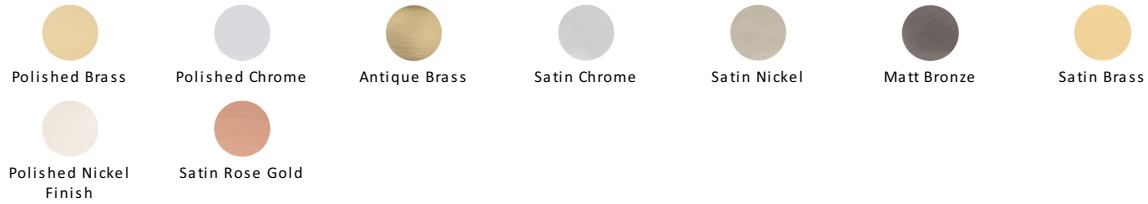

## Round Cabinet Drop Pull

C6321-SC

Heritage Brass Round Drop Pull Satin Chrome finish

**Material:**  
Solid Brass

**Finish:**  
Satin Chrome

### Available Finishes

### About the Finish

#### Satin Chrome

The brush marks of satin chrome will appeal to those who favour an industrial yet contemporary chrome finish. Satin Chrome Finish is also less prone to finger marks than polished chrome.