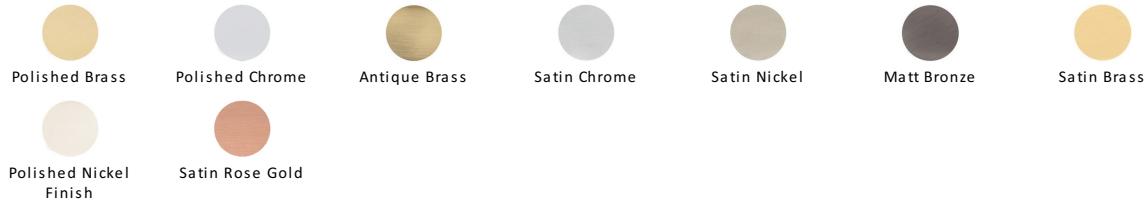

Round Cabinet Drop Pull

C6321-SB

Heritage Brass Round Drop Pull Satin Brass finish

Material:
Solid Brass

Finish:
Satin Brass

Available Finishes

Product Dimensions (All dimensions are in millimeters unless otherwise indicated)

Length	50	Projection	14
---------------	----	-------------------	----

About the Finish

Satin Brass

A modern alternative to the traditional polished brass, this attractive brushed texture beautifully mellows and adds warmth to both a traditional and a soft contemporary décor.