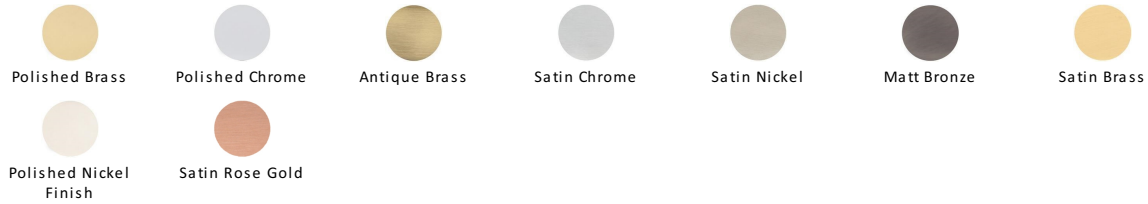

Round Cabinet Drop Pull

C6321-PNF

Heritage Brass Round Drop Pull Polished Nickel finish

Material:
Solid Brass

Finish:
Polished Nickel Finish

Available Finishes

Product Dimensions (All dimensions are in millimeters unless otherwise indicated)

Length	50	Projection	14
---------------	----	-------------------	----

About the Finish

Polished Nickel Finish

With its subtle golden hue this is a mellow alternative to polished chrome. The finish is not coated and will oxidise naturally. If not regularly buffed with a soft cloth this finish will subtly change over time by taking on an aged patina.