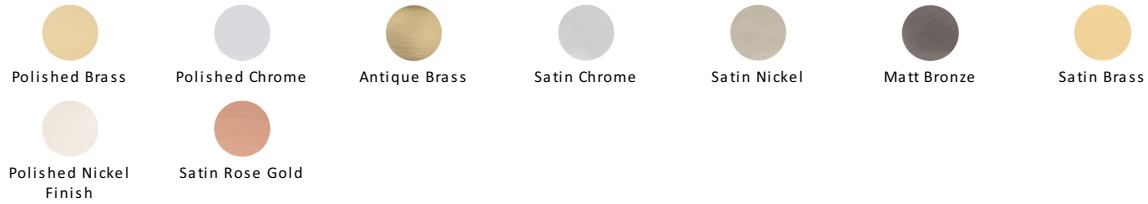

Round Cabinet Drop Pull

C6321-PC

Heritage Brass Round Drop Pull Polished Chrome finish

Material:
Solid Brass

Finish:
Polished Chrome

Available Finishes

Product Dimensions (All dimensions are in millimeters unless otherwise indicated)

Length	50	Projection	14
---------------	----	-------------------	----

About the Finish

Polished Chrome

A bold, contemporary finish; low maintenance and easy to clean. The mirror effect reflects light and colour and will complement any colour scheme