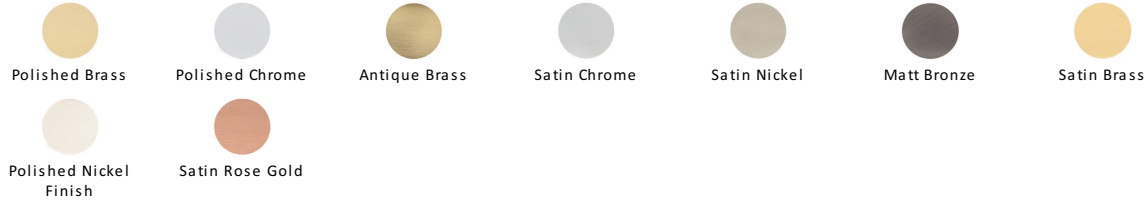

Round Cabinet Drop Pull

C6321-PB

Heritage Brass Round Drop Pull Polished Brass finish

Material:
Solid Brass

Finish:
Polished Brass

Available Finishes

Product Dimensions (All dimensions are in millimeters unless otherwise indicated)

Length 50 **Projection** 14

About the Finish

Polished Brass

Warm, mellow with a sense of heritage and comfort this highly polished finish is opulent without being flamboyant. Polished Brass coordinates perfectly with traditional décor.