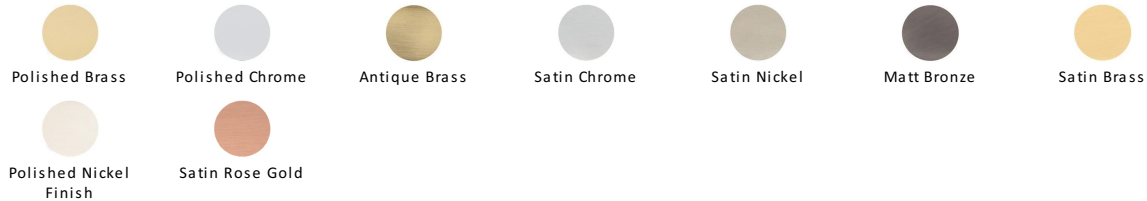

Round Cabinet Drop Pull

C6321-MB

Heritage Brass Round Drop Pull Matt Bronze finish

Material:
Solid Brass

Finish:
Matt Bronze

Available Finishes

Product Dimensions (All dimensions are in millimeters unless otherwise indicated)

Length	50	Projection	14
---------------	----	-------------------	----

About the Finish

Matt Bronze

An aged finish on brass creating a vintage appearance, yet one that also looks outstanding in contemporary schemes. Over a period of time the bronze colour will lighten along any edges and surfaces that are frequently touched and create a naturally aged appearance highlighting frequently touched areas and exposing the brass below.