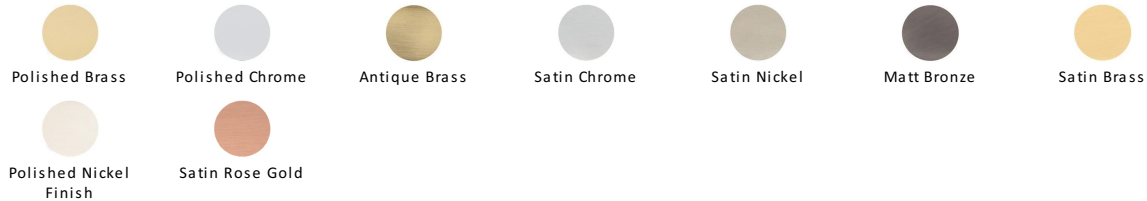

Round Cabinet Drop Pull

C6321-AT

Heritage Brass Round Drop Pull Antique finish

Material:
Solid Brass

Finish:
Antique Brass

Available Finishes

Product Dimensions (All dimensions are in millimeters unless otherwise indicated)

Length	50	Projection	14
---------------	----	-------------------	----

About the Finish

Antique Brass

With russet hues and a brass undertone, this variation on brass retains a warm and mellow character but adds age and maturity by highlighting the variance of shades making each piece both alluring and unique.