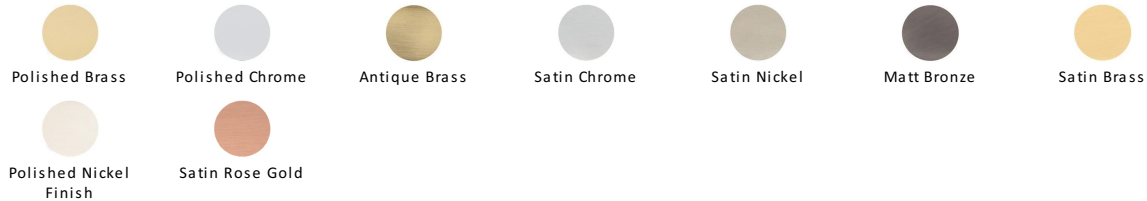

## Square Cabinet Drop Pull

C6311-SRG

Heritage Brass Square Drop Pull Satin Rose Gold finish

**Material:**  
Solid Brass

**Finish:**  
Satin Rose Gold

### Available Finishes

### About the Finish