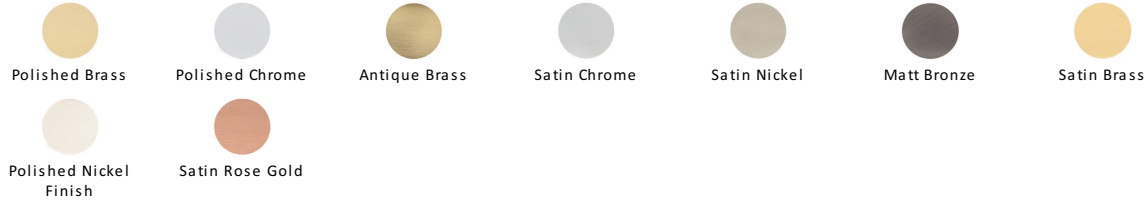

Square Cabinet Drop Pull

C6311-SC

Heritage Brass Square Drop Pull Satin Chrome finish

Material:
Solid Brass

Finish:
Satin Chrome

Available Finishes

Product Dimensions (All dimensions are in millimeters unless otherwise indicated)

Length	50	Width	50	Projection	14
---------------	----	--------------	----	-------------------	----

About the Finish

Satin Chrome

The brush marks of satin chrome will appeal to those who favour an industrial yet contemporary chrome finish. Satin Chrome Finish is also less prone to finger marks than polished chrome.