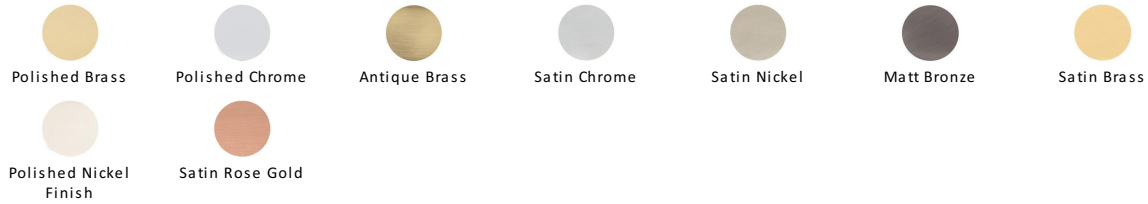

Square Cabinet Drop Pull

C6311-SB

Heritage Brass Square Drop Pull Satin Brass finish

Material:
Solid Brass

Finish:
Satin Brass

Available Finishes

Product Dimensions (All dimensions are in millimeters unless otherwise indicated)

Length	50	Width	50	Projection	14
---------------	----	--------------	----	-------------------	----

About the Finish

Satin Brass

A modern alternative to the traditional polished brass, this attractive brushed texture beautifully mellows and adds warmth to both a traditional and a soft contemporary décor.