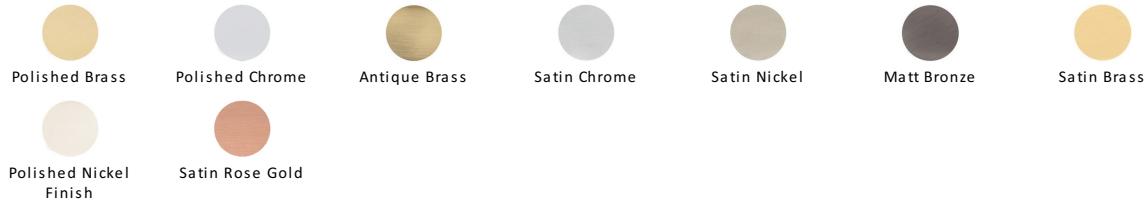

## Square Cabinet Drop Pull

C6311-SB

Heritage Brass Square Drop Pull Satin Brass finish

**Material:**  
 Solid Brass

**Finish:**  
 Satin Brass

### Available Finishes

### About the Finish

#### Satin Brass

A modern alternative to the traditional polished brass, this attractive brushed texture beautifully mellows and adds warmth to both a traditional and a soft contemporary décor.