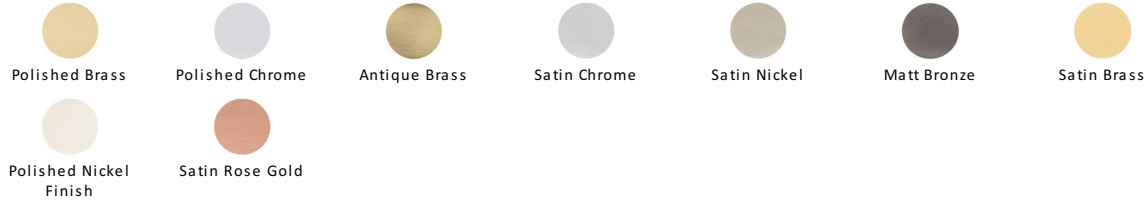

## Square Cabinet Drop Pull

C6311-PNF

Heritage Brass Square Drop Pull Polished Nickel finish

**Material:**  
Solid Brass

**Finish:**  
Polished Nickel Finish

### Available Finishes

### About the Finish

#### Polished Nickel Finish

With its subtle golden hue this is a mellow alternative to polished chrome. The finish is not coated and will oxidise naturally. If not regularly buffed with a soft cloth this finish will subtly change over time by taking on an aged patina.