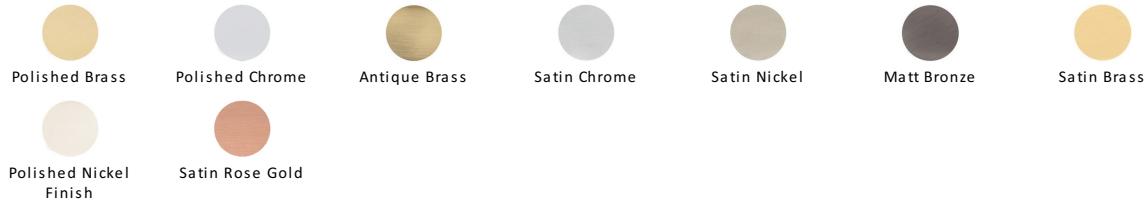

Square Cabinet Drop Pull

C6311-PC

Heritage Brass Square Drop Pull Polished Chrome finish

Material:
Solid Brass

Finish:
Polished Chrome

Available Finishes

Product Dimensions (All dimensions are in millimeters unless otherwise indicated)

Length	50	Width	50	Projection	14
---------------	----	--------------	----	-------------------	----

About the Finish

Polished Chrome

A bold, contemporary finish; low maintenance and easy to clean. The mirror effect reflects light and colour and will complement any colour scheme