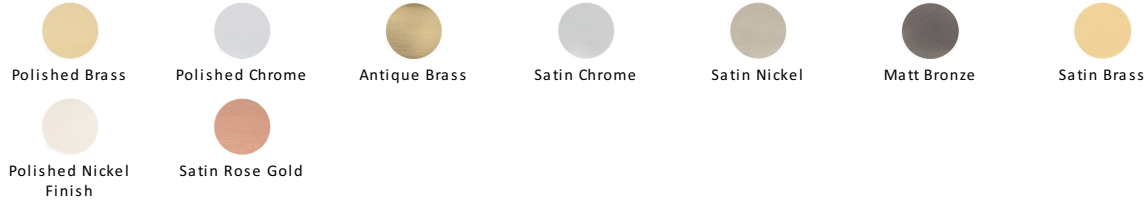

Square Cabinet Drop Pull

C6311-PB

Heritage Brass Square Drop Pull Polished Brass finish

Material:
Solid Brass

Finish:
Polished Brass

Available Finishes

Product Dimensions (All dimensions are in millimeters unless otherwise indicated)

Length	50	Width	50	Projection	14
---------------	----	--------------	----	-------------------	----

About the Finish

Polished Brass

Warm, mellow with a sense of heritage and comfort this highly polished finish is opulent without being flamboyant. Polished Brass coordinates perfectly with traditional décor.