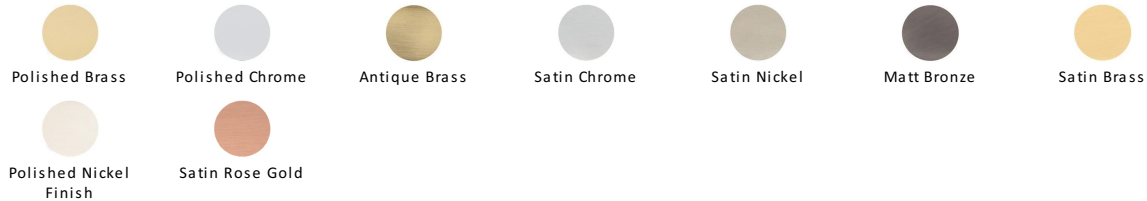

Square Cabinet Drop Pull

C6311-MB

Heritage Brass Square Drop Pull Matt Bronze finish

Material:
Solid Brass

Finish:
Matt Bronze

Available Finishes

Product Dimensions (All dimensions are in millimeters unless otherwise indicated)

Length	50	Width	50	Projection	14
---------------	----	--------------	----	-------------------	----

About the Finish

Matt Bronze

An aged finish on brass creating a vintage appearance, yet one that also looks outstanding in contemporary schemes. Over a period of time the bronze colour will lighten along any edges and surfaces that are frequently touched and create a naturally aged appearance highlighting frequently touched areas and exposing the brass below.