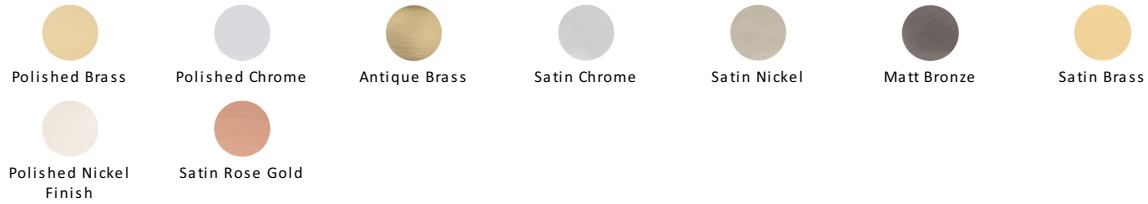

## Square Cabinet Drop Pull

C6311-AT

Heritage Brass Square Drop Pull Antique finish

**Material:**  
Solid Brass

**Finish:**  
Antique Brass

### Available Finishes

### About the Finish

#### Antique Brass

With russet hues and a brass undertone, this variation on brass retains a warm and mellow character but adds age and maturity by highlighting the variance of shades making each piece both alluring and unique.