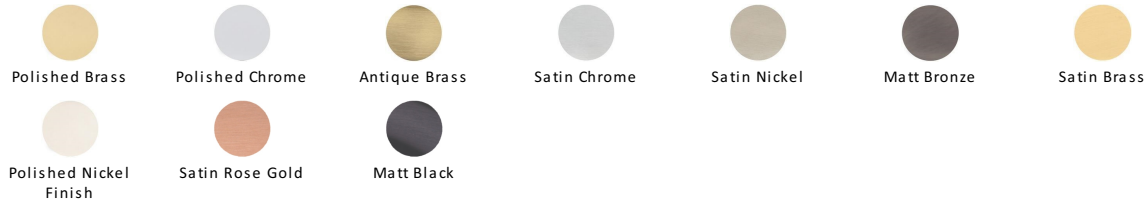

## Florence Cabinet Knob

C4549-BKMT

Heritage Brass Cabinet Knob Florence Design 32mm Matt Black finish

**Material:**

Solid Brass

**Finish:**

Matt Black

### Available Finishes

### About the Finish

**Matt Black**

A matt black powder coating is applied over Solid Brass to create our distinctive Matt Black contemporary look.