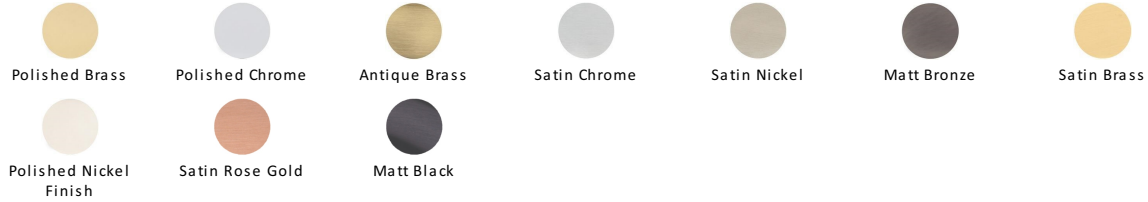

Diamond Cut Cabinet Knob.

C4545-SRG

Heritage Brass Cabinet Knob Hand Beaten Design 32mm Satin Rose Gold finish

Material:

Solid Brass

Finish:

Satin Rose Gold

Available Finishes

Product Dimensions (All dimensions are in millimeters unless otherwise indicated)

Projection 29 **Maximum Diameter** 32 **Base** 16

About the Finish

Satin Rose Gold

Rose Gold is a traditional alloy used in Jewellery, blending gold with copper to create a delightful rosy red tint. We have replicated a similar appearance by electroplating copper over solid brass. Our Rose Gold finish will add a touch of warmth and luxury to any creation.