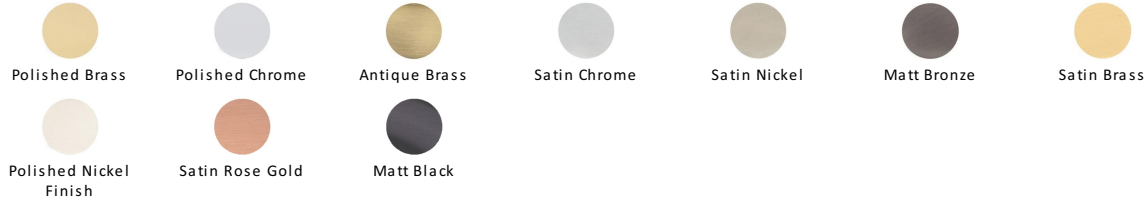

Diamond Cut Cabinet Knob.

C4545-SB

Heritage Brass Cabinet Knob Hand Beaten Design 32mm Satin Brass finish

Material:
 Solid Brass

Finish:
 Satin Brass

Available Finishes

Product Dimensions (All dimensions are in millimeters unless otherwise indicated)

Projection 29 **Maximum Diameter** 32 **Base** 16

About the Finish

Satin Brass

A modern alternative to the traditional polished brass, this attractive brushed texture beautifully mellows and adds warmth to both a traditional and a soft contemporary décor.