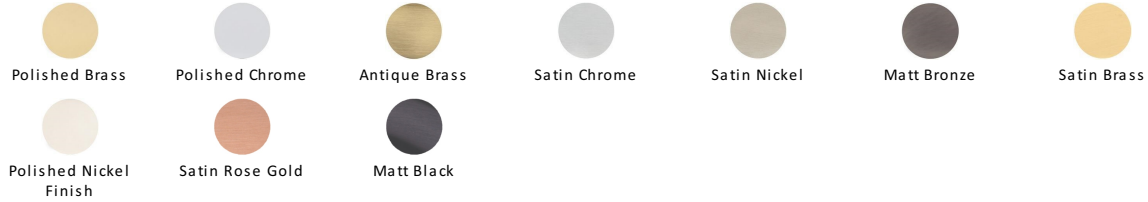

## Diamond Cut Cabinet Knob.

C4545-PNF

Heritage Brass Cabinet Knob Hand Beaten Design 32mm Polished Nickel finish

**Material:**

Solid Brass

**Finish:**

Polished Nickel Finish

### Available Finishes

### About the Finish

**Polished Nickel Finish**

With its subtle golden hue this is a mellow alternative to polished chrome. The finish is not coated and will oxidise naturally. If not regularly buffed with a soft cloth this finish will subtly change over time by taking on an aged patina.