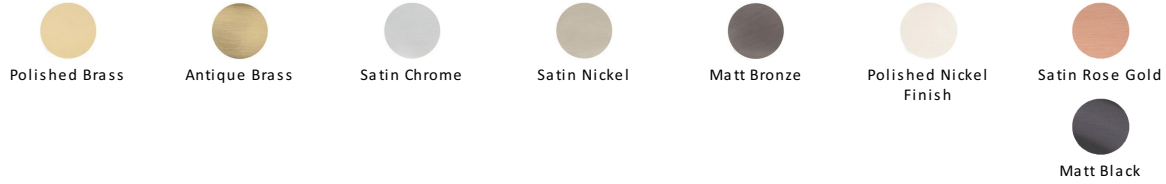

Wide Metro Cabinet Pull Handle

C4520 203-SN

Heritage Brass Cabinet Pull Wide Metro Design 203mm CTC Satin Nickel Finish

Material:
Solid Brass

Finish:
Satin Nickel

Available Finishes

Available Sizes

Product Dimensions (All dimensions are in millimeters unless otherwise indicated)

Length	211	CTC	203	Projection	28	Base	19
---------------	-----	------------	-----	-------------------	----	-------------	----

About the Finish

Satin Nickel

With its honeyed grey tone created by brushed nickel plating on brass, this finish closely matches Stainless Steel but offers a warm and subtle alternative which is popular in traditional and modern décors.