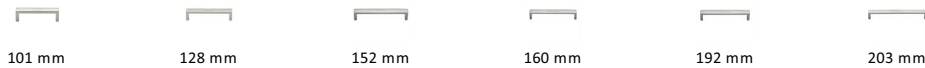

Wide Metro Cabinet Pull Handle

C4520 203-PNF

Heritage Brass Cabinet Pull Wide Metro Design 203mm CTC Polished Nickel Finish

Material:
Solid Brass

Finish:
Polished Nickel Finish

Available Finishes

Available Sizes

Product Dimensions (All dimensions are in millimeters unless otherwise indicated)

Length	211	CTC	203	Projection	28	Base	19
---------------	-----	------------	-----	-------------------	----	-------------	----