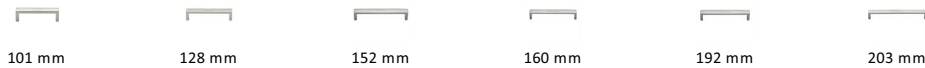

Wide Metro Cabinet Pull Handle

C4520 192-PNF

Heritage Brass Cabinet Pull Wide Metro Design 192mm CTC Polished Nickel Finish

Material:
Solid Brass

Finish:
Polished Nickel Finish

Available Finishes

Available Sizes

Product Dimensions (All dimensions are in millimeters unless otherwise indicated)

Length	200	CTC	192	Width	20	Projection	28
Base	20						

About the Finish

Polished Nickel Finish

With its subtle golden hue this is a mellow alternative to polished chrome. The finish is not coated and will oxidise naturally. If not regularly buffed with a soft cloth this finish will subtly change over time by taking on an aged patina.