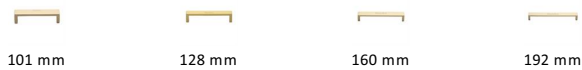

Wide Metro Cabinet Pull Handle

C4520 160-SB

Heritage Brass Cabinet Pull Wide Metro Design 160mm CTC Satin Brass Finish

Material:
Solid Brass

Finish:
Satin Brass

Available Finishes

Available Sizes

Product Dimensions (All dimensions are in millimeters unless otherwise indicated)

Length	168	Width	20	CTC	160	Projection	28
Base	20						

About the Finish

Satin Brass

A modern alternative to the traditional polished brass, this attractive brushed texture beautifully mellows and adds warmth to both a traditional and a soft contemporary décor.