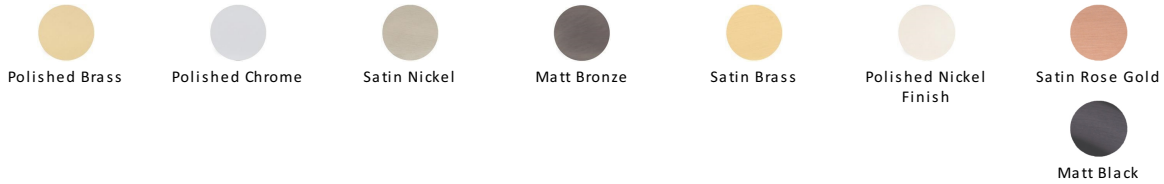

Wide Metro Cabinet Pull Handle

C4520 152-BKMT

Heritage Brass Cabinet Pull Wide Metro Design 152mm CTC Matt Black Finish

Material:
Solid Brass

Finish:
Matt Black

Available Finishes

Available Sizes

Product Dimensions (All dimensions are in millimeters unless otherwise indicated)

Length	160	CTC	152	Projection	28	Base	19
---------------	-----	------------	-----	-------------------	----	-------------	----

About the Finish

Matt Black

A matt black powder coating is applied over Solid Brass to create our distinctive Matt Black contemporary look.