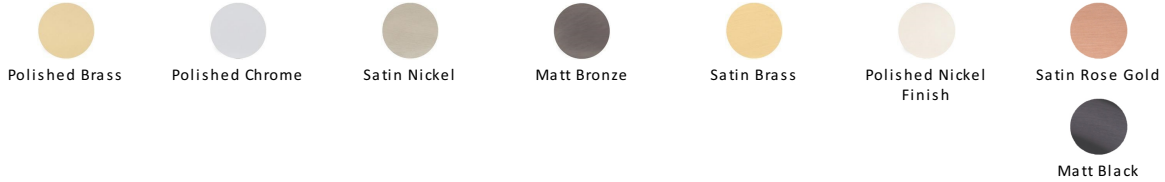

## Wide Metro Cabinet Pull Handle

C4520 152-SN

Heritage Brass Cabinet Pull Wide Metro Design 152mm CTC Satin Nickel Finish

**Material:**

Solid Brass

**Finish:**

Satin Nickel

### Available Finishes

### Available Sizes

### About the Finish

**Satin Nickel**

With its honeyed grey tone created by brushed nickel plating on brass, this finish closely matches Stainless Steel but offers a warm and subtle alternative which is popular in traditional and modern décors.