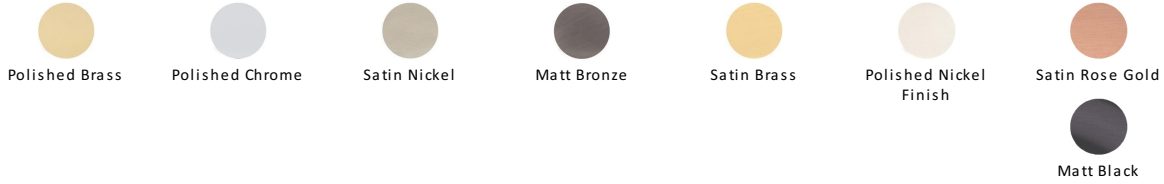

## Wide Metro Cabinet Pull Handle

C4520 152-SB

Heritage Brass Cabinet Pull Wide Metro Design 152mm CTC Satin Brass Finish

**Material:**

Solid Brass

**Finish:**

Satin Brass

### Available Finishes

### Available Sizes

### About the Finish

**Satin Brass**

A modern alternative to the traditional polished brass, this attractive brushed texture beautifully mellows and adds warmth to both a traditional and a soft contemporary décor.